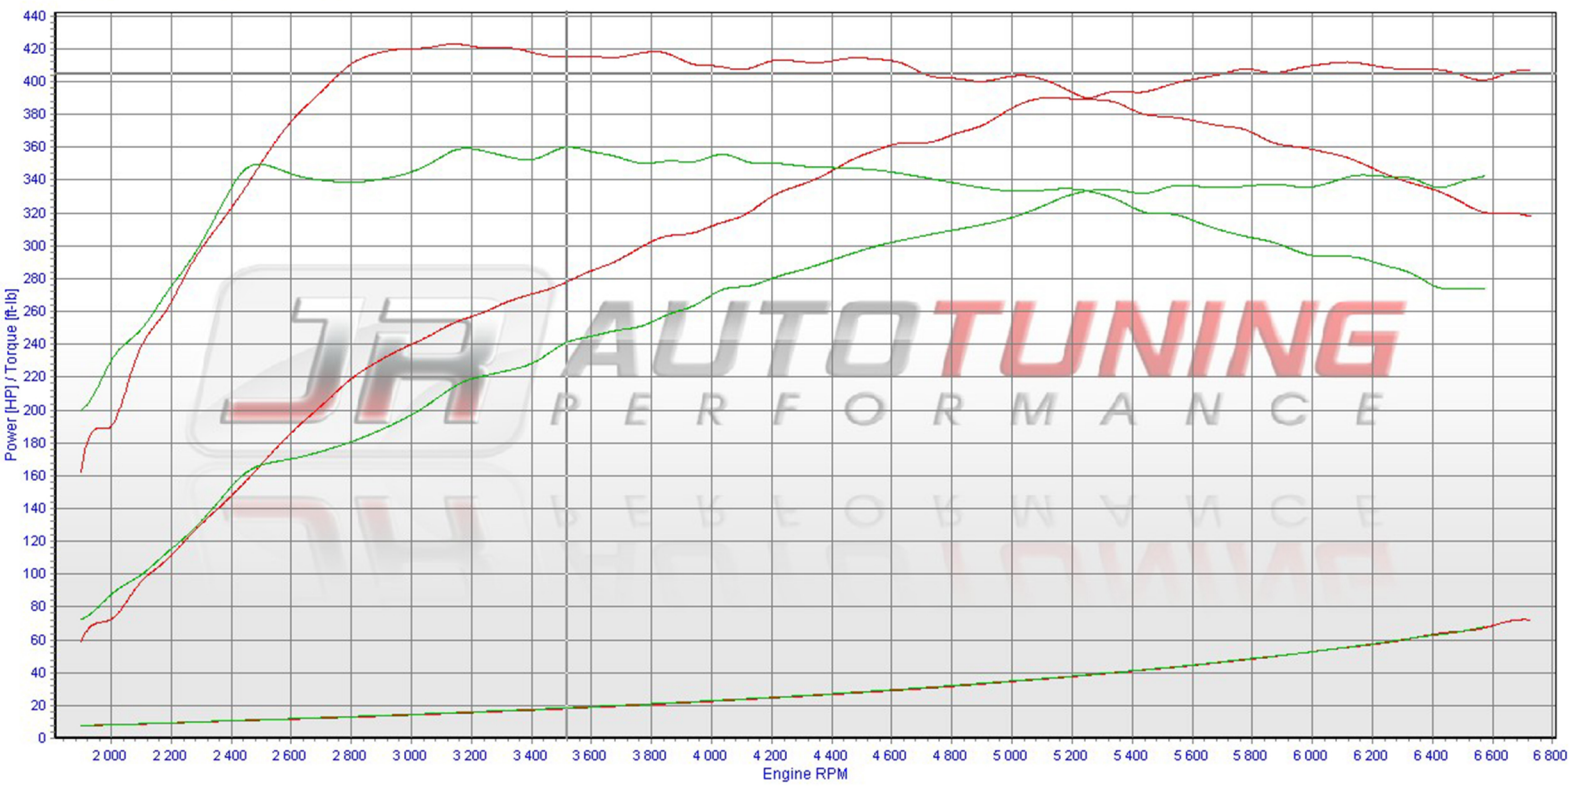

Dyno v4.9.16.285 2018-10-14
#1: PMAX=411,9 [HP] @ 6115 RPM NMAX=423,0 [ft-lb] @ 3143 RPM ST1_
#2:
#3: PMAX=343,1 [HP] @ 6169 RPM NMAX=360,1 [ft-lb] @ 3523 RPM stock
#4:
Client: JR | Registration: 340i | Brand: BMW | Model: 340i B58

Dyno v4.9.16.285 2018-10-14
#1: PMAX=411,9 [HP] @ 6115 RPM NMAX=423,0 [ft-lb] @ 3143 RPM ST1_
#2: PMAX=383,1 [HP] @ 5674 RPM NMAX=394,9 [ft-lb] @ 3648 RPM MPPKS_Vmax
#3: PMAX=343,1 [HP] @ 6169 RPM NMAX=360,1 [ft-lb] @ 3523 RPM stock
#4:
Client: JR | Registration: 340i | Brand: BMW | Model: 340i B58